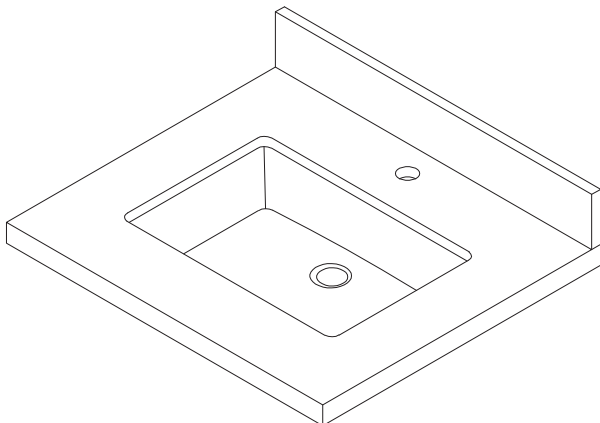

INSTALLATION SPECIFICATION

Sku:	706125-CTP-GW
Product Dimensions:	25"W x 22"D x 9"H
Sink-External Dimension:	19 ⁴ / ₅ "W x 14 ³ / ₄ "D x 7 ⁷ / ₇ "H
Sink-Internal Dimension:	16 ³ / ₄ "W x 11 ³ / ₇ "D x 6 ⁸ / ₉ "H
Countertop Thickness:	1 ³ / ₇ "
Drain Hole Diameter:	φ 1 ⁷ / ₉ "
Weight:	55.8 lbs
Material:	Engineered Stone
Color Finish:	Grain White (GW)
Edge Polishing:	Flat Edge
Faucet Hole Spacing (in.):	Single Hole
Sink:	Single Sink

Malaga 25"x22"

Bathroom Vanity Top

All measurements are approximate. Measurements may vary +/- 1/2

Backslash