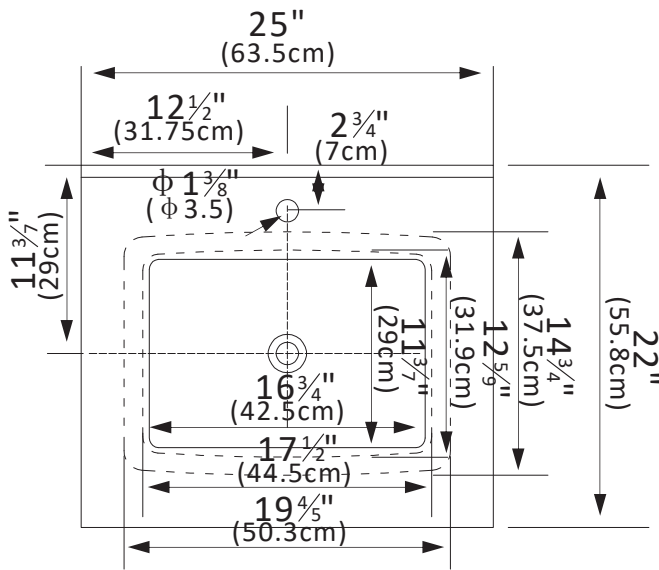

INSTALLATION SPECIFICATION

Sku:	706125-CTP-GW
Product Dimensions:	25"W x 22"D x 9"H
Sink-External Dimension:	19 ⁴ / ₅ "W x 14 ³ / ₄ "D x 7 ⁷ / ₇ "H
Sink-Internal Dimension:	16 ³ / ₄ "W x 11 ³ / ₇ "D x 6 ⁸ / ₉ "H
Countertop Thickness:	1 ³ / ₇ "
Drain Hole Diameter:	φ 1 ⁷ / ₉ "
Weight:	55.8 lbs
Material:	Engineered Stone
Color Finish:	Grain White (GW)
Edge Polishing:	Flat Edge
Faucet Hole Spacing (in.):	Single Hole
Sink:	Single Sink

Malaga 25"x22"

Bathroom Vanity Top

All measurements are approximate. Measurements may vary +/- 1/2

Backslash