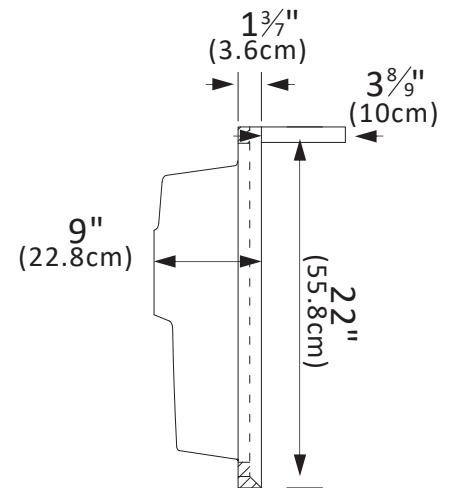

INSTALLATION SPECIFICATION

Sku:	706125-CTP-GW
Product Dimensions:	25"W x 22"D x 9"H
Sink-External Dimension:	19 ⁴ / ₅ "W x 14 ³ / ₄ "D x 7 ⁷ / ₇ "H
Sink-Internal Dimension:	16 ³ / ₄ "W x 11 ³ / ₇ "D x 6 ⁸ / ₉ "H
Countertop Thickness:	1 ³ / ₇ "
Drain Hole Diameter:	φ 1 ⁷ / ₉ "
Weight:	55.8 lbs
Material:	Engineered Stone
Color Finish:	Grain White (GW)
Edge Polishing:	Flat Edge
Faucet Hole Spacing (in.):	Single Hole
Sink:	Single Sink

Malaga 25"x22"

Bathroom Vanity Top

All measurements are approximate. Measurements may vary +/- 1/2

Backslash